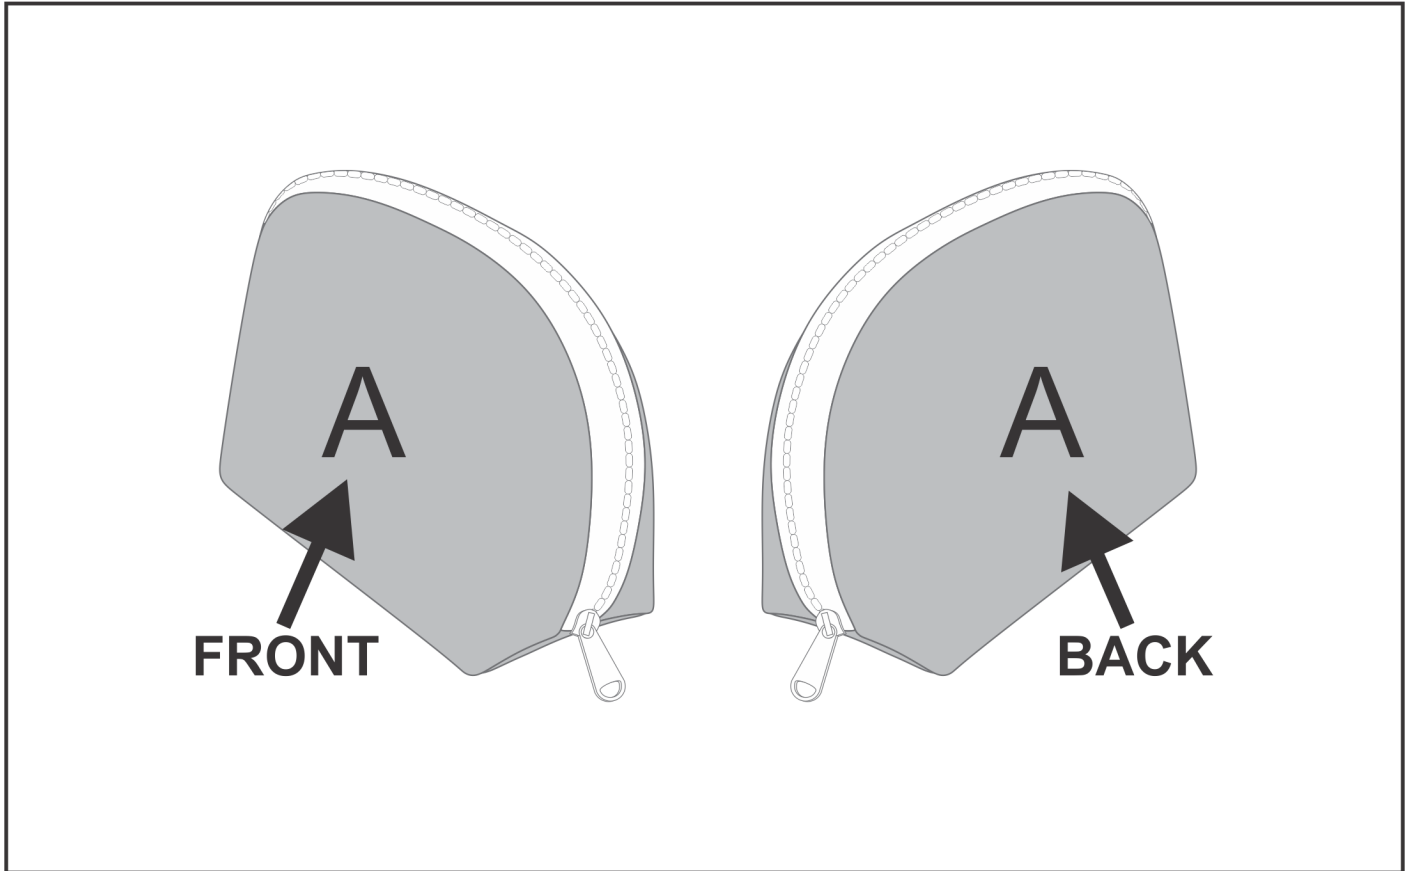

BC-HP-56-G

Hoppla Isabella Neoprene Midi Cosmetic Bag

Need to know:

- Includes 1-Position Sublimation (setup fees apply)
- Please Note: We cannot guarantee 100% logo Alignment on all Brandable Panels.
- NB: Please note that Neoprene material is not conducive to having predominantly white back grounds due to the print transferring nature of the fabric and process used to complete the print. We always advise to have a background colour within the design as this mitigates the chances of material blemishes and ghosting of print.

Branding Options:

Position A

1. Custom Sublimation A (CPSUB-A)
Full Colour
Size: 272mm wide x 398mm high